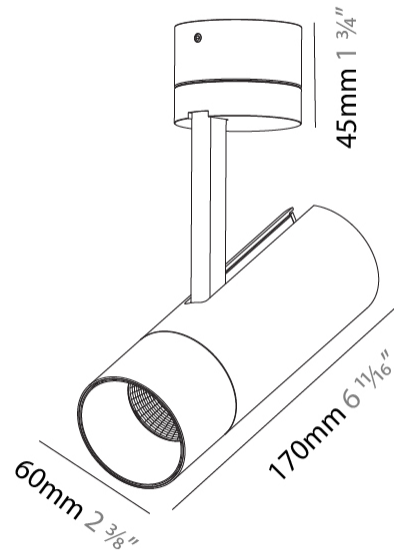

GENERAL

Series: Imagine
Subseries: Imagine 60
Brand: Prolicht
Division: Architectural
Mounting Type: Surface
Mounting Location: Ceiling
Subcategory: Spots

PHYSICAL

Shape: Cylinder
Diameter (mm): 60
Diameter (in): 2 ³ / ₈
Height (mm): 170
Height (in): 6 ¹¹ / ₁₆
Max. Overall Height (mm): 215
Max. Overall Height (in): 8 ⁷ / ₁₆
Light Distribution: Adjustable / Direct
Weight (kg): 0.604
Weight (lbs): 1.33
Fixture Finish: SSR / BKV / CWI / CRY / HAB / UFT / ITA / RUA / FTG / MYG / LOD / PUS / FRO / FUP / KIA / POP / BLS / SPG / MEY / GOH / GUM / CHC / COM / ABZ / JAG / OBR / MOS / ROR
Fixture Material: Aluminum Die Cast

OPTICAL

Reflector°: 18 / 34 / 46
Optic°: Lens Pack - No Lens / Linear Spread Lens / Honeycomb / Spread Lens
Adjustability: Rotational 350°; Tilt 90°

RATINGS AND CERTIFICATIONS

Certified By: Certified for North American Standards
IP rating: IP20