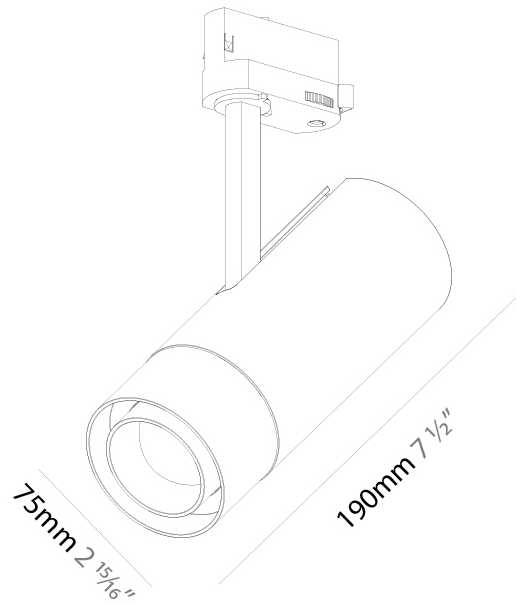

GENERAL

Series: Imagine
 Subseries: Imagine Flex
 Brand: Prolicht
 Division: Architectural
 Mounting Type: Track
 Mounting Location: Ceiling
 Subcategory: Spots

PHYSICAL

Shape: Cylinder
 Diameter (mm): 75
 Diameter (in): 2 ¹⁵/₁₆
 Height (mm): 190
 Height (in): 7 ¹/₂
 Max. Overall Height (mm): 210
 Max. Overall Height (in): 8 ¹/₄
 Light Distribution: Adjustable / Direct
 Weight (kg): 0.702
 Weight (lbs): 1.54
 Fixture Finish: SSR / BKV / CWI / CRY / HAB / UFT / ITA / RUA / FTG / MYG / LOD / PUS / FRO / FUP / KIA / POP / BLS / SPG / MEY / GOH / GUM / CHC / COM / ABZ / JAG / OBR / MOS / ROR
 Holder Finish: BLK / WHI / SIL
 Fixture Material: Aluminum Die Cast

OPTICAL

Reflector°: 14° to 48°
 Adjustability: Rotational 350°; Tilt 90°

RATINGS AND CERTIFICATIONS

Certified By: Certified for North American Standards
 IP rating: IP20

A3T110-

PROJECT _____

TYPE _____

SPECIFIER _____